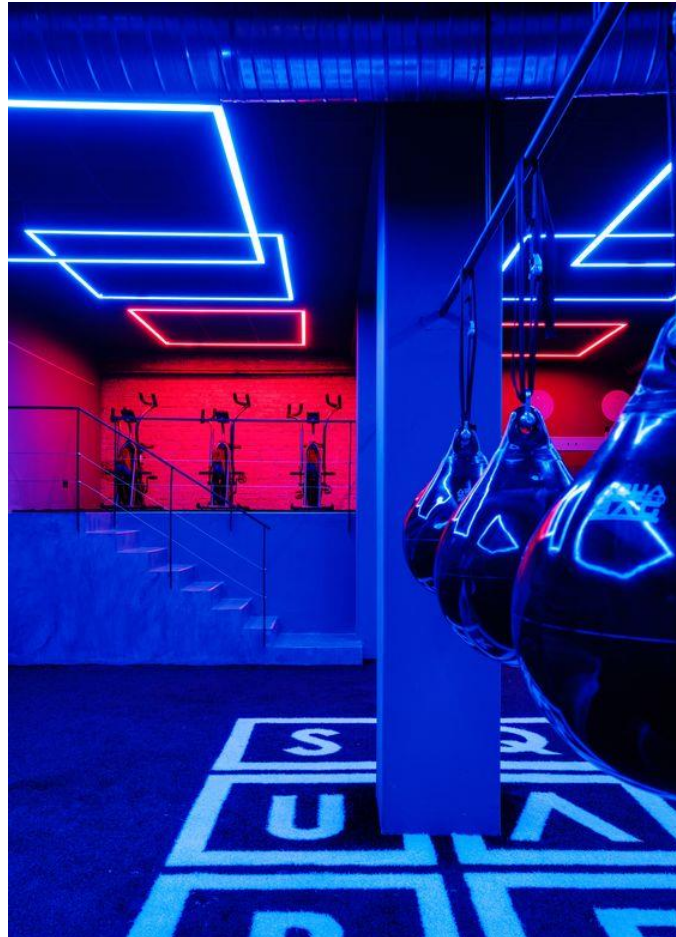

VOLTA

SHEIKH ZAYED ROAD, DUBAI

24/7全天候拳击台

VOLTA

SHEIKH ZAYED ROAD, DUBAI

户外 健美操

VOLTA

SHEIKH ZAYED ROAD, DUBAI