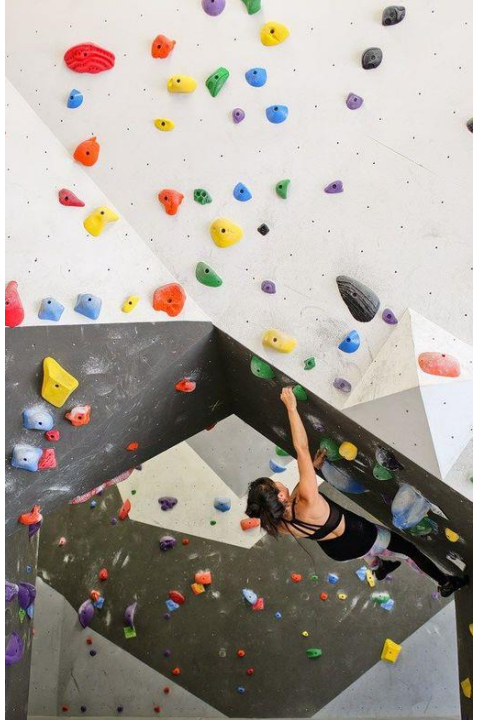

专门制作各种颜色、图案和设计的运动鞋。

VOLTA
SHEIKH ZAYED ROAD, DUBAI

最燃脂

VOLTA

SHEIKH ZAYED ROAD, DUBAI

攀岩墙

VOLTA
SHEIKH ZAYED ROAD, DUBAI

蹦床公园

VOLTA

SHEIKH ZAYED ROAD, DUBAI

24/7全天候拳击台

VOLTA

SHEIKH ZAYED ROAD, DUBAI

户外 健美操

VOLTA

SHEIKH ZAYED ROAD, DUBAI