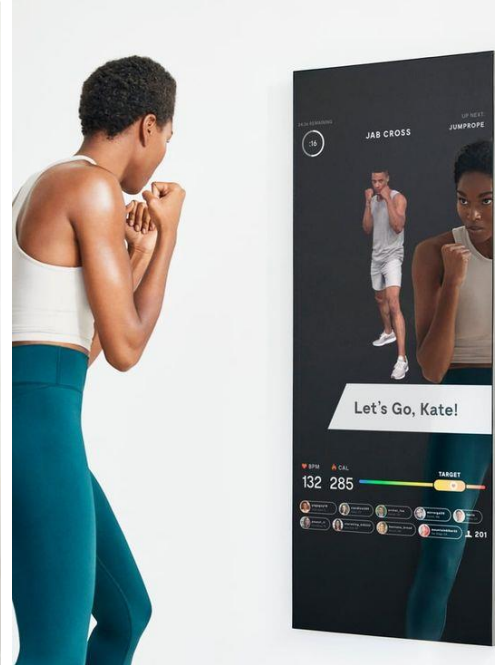

VOLTA

SHEIKH ZAYED ROAD, DUBAI

镜面运动